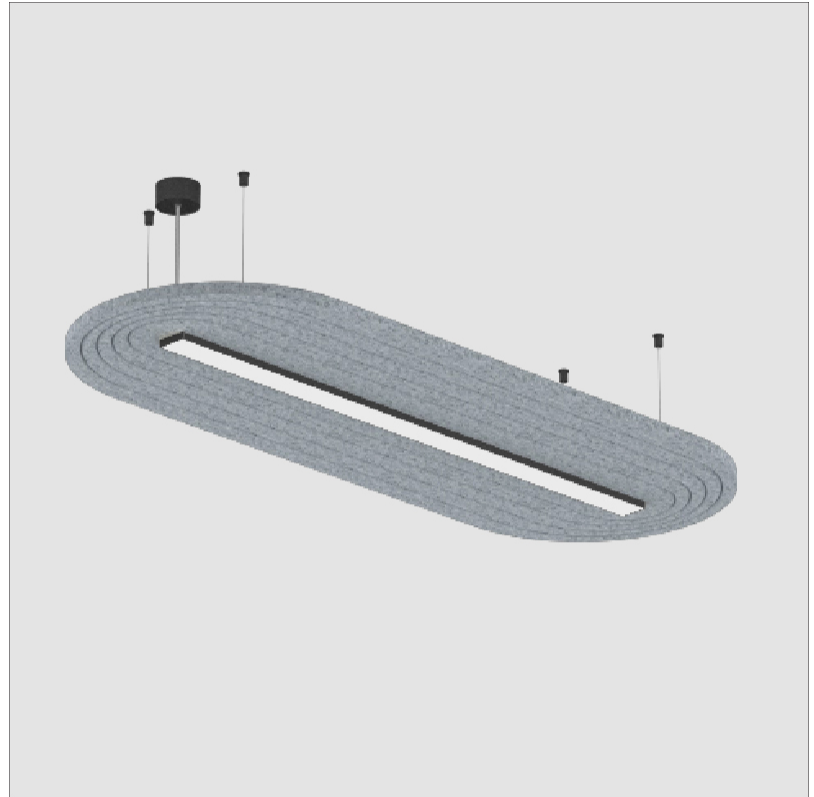

Diffuser: [PMMA - Opal / Clear / Microprism / Clear Microprism / Wallwash Double Asymmetric / Glare Control / Black Raster / Black Raster / Wallwash Left / Wallwash Right](#)

Fixture Finish: [SSR / BKV / CWI / CRY / HAB / UFT / ITA / RUA / FTG / MYG / LOD / PUS / FRO / FUP / KIA / POP / BLS / SPG / MEY / GOH / CHC / COM / ABZ / JAG / OBR / MOS / ROR](#)

Holder Finish: [SSR / BKV / CWI / CRY / HAB / LAG / UFT / ITA / RUA / RUR / MIC / FTG / MYG / TWT / LOD / PUS / FRO / FUP / KIA / POP / BLS / SPG / MEY / GOH / GUM / CHC / COM / ABZ / JAG](#)

Accent Finish: [OPL / MPM / CMP / BKR / WHR / GCL / WWR / WWL / WDA](#)

Acoustic Finish: [SFW / CYW / SEE / SYN / MTS / PMB / TTN / CYB / STO / DPE / BES / SHB / ARE / ANE / VRD / CRF](#)

Fixture Material: [Acoustic / Aluminum / PMMA](#)

Primary Material: [Acoustic](#)

Cable Details: [2000mm/78 3/4" or 6000mm/236 1/4" Cable, - Transparent](#)

ELECTRICAL

Lamp Type: LED
Input Wattage (W): 25.8
Total Output Wattage (W): 23.6
Dimming: [Non-dimming / DALI Dimming / MATTER Dimming](#)
Driver Included: No
Driver Location: Remote
Driver Class: Class 2
Input Voltage (V): 120 - 277
Upon Request: [0 - 10V Dimming / Phase Dimming](#)

LED

Color Temperature (°K): [2700 / 3000 / 3500 / 4000](#)
Max. Delivered Lumen (lm): Max 3694
Nominal Lumen (lm): Max 4280
CRI: >90 CRI
Lamp Life (hrs): 50000

OPTICAL

RATINGS AND CERTIFICATIONS

Certified By: Certified for North American Standards
IP rating: IP20