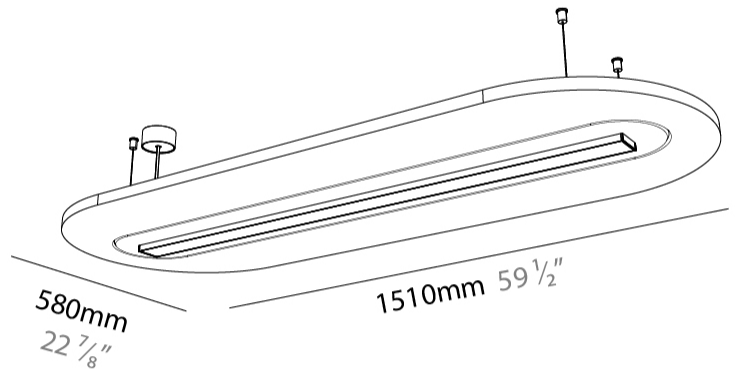

Diffuser: [PMMA - Opal / Clear / Microprism / Clear Microprism / Wallwash Double Asymmetric / Glare Control / Black Raster / Black Raster / Wallwash Left / Wallwash Right](#)

Fixture Finish: [SSR / BKV / CWI / CRY / HAB / UFT / ITA / RUA / FTG / MYG / LOD / PUS / FRO / FUP / KIA / POP / BLS / SPG / MEY / GOH / CHC / COM / ABZ / JAG / OBR / MOS / ROR](#)

Holder Finish: [SSR / BKV / CWI / CRY / HAB / LAG / UFT / ITA / RUA / RUR / MIC / FTG / MYG / TWT / LOD / PUS / FRO / FUP / KIA / POP / BLS / SPG / MEY / GOH / GUM / CHC / COM / ABZ / JAG](#)

Accent Finish: [OPL / MPM / CMP / BKR / WHR / GCL / WWR / WWL / WDA](#)

Acoustic Finish: [SFW / CYW / SEE / SYN / MTS / PMB / TTN / CYB / STO / DPE / BES / SHB / ARE / ANE / VRD / CRF](#)

Fixture Material: [Acoustic / Aluminum / PMMA](#)

Primary Material: [Acoustic](#)

Cable Details: [2000mm/78 3/4" or 6000mm/236 1/4" Cable, - Transparent](#)

ELECTRICAL

Lamp Type: LED
Input Wattage (W): 25.8
Total Output Wattage (W): 23.6
Dimming: [Non-dimming / DALI Dimming / MATTER Dimming](#)
Driver Included: No
Driver Location: Remote
Driver Class: Class 2
Input Voltage (V): 120 - 277
Upon Request: [0 - 10V Dimming / Phase Dimming](#)

LED

Color Temperature (°K): [2700 / 3000 / 3500 / 4000](#)
Max. Delivered Lumen (lm): Max 3694
Nominal Lumen (lm): Max 4280
CRI: >90 CRI
Lamp Life (hrs): 50000

OPTICAL

RATINGS AND CERTIFICATIONS

Certified By: Certified for North American Standards
IP rating: IP20